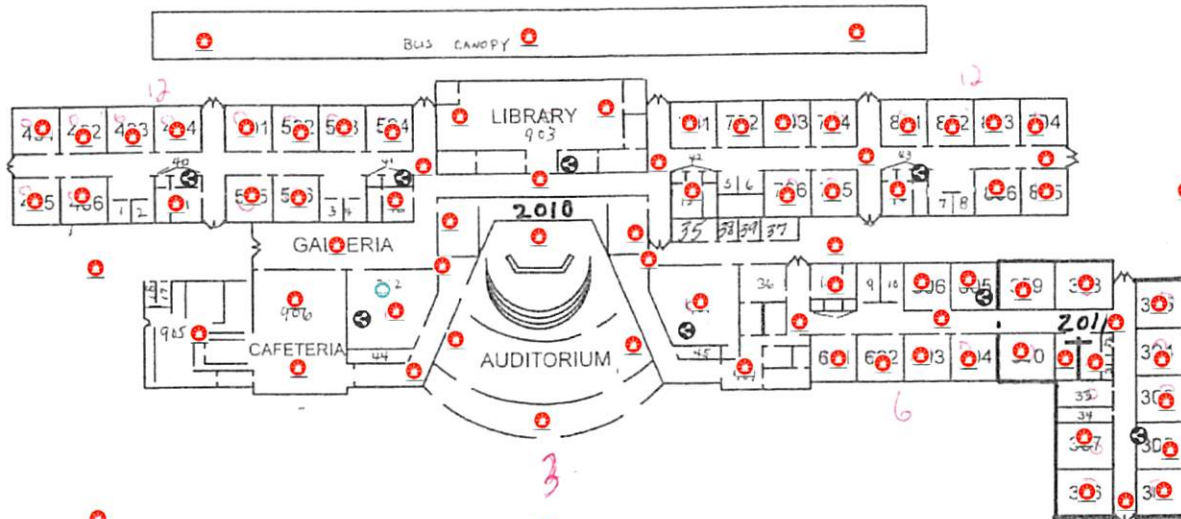

MAPS

Maps for each location have been included on the following pages detailing where the various CrisisAlert™ hardware would be located. A key is provided below.

Key:

-  = Alert Beacon
-  = Solar Alert Beacon
-  = Alert Hub
-  = Gateway

CLEAR CREEK
MIDDLE
SCHOOL

ELLIJAY ELEMENTARY SCHOOL

Fac Code: 2050

page 1 of 2

44

BEACON: 90
CAMERA: 0
GATEWAY: 1
SOLAR: 4
HUB: 9

GILMER HIGH SCHOOL