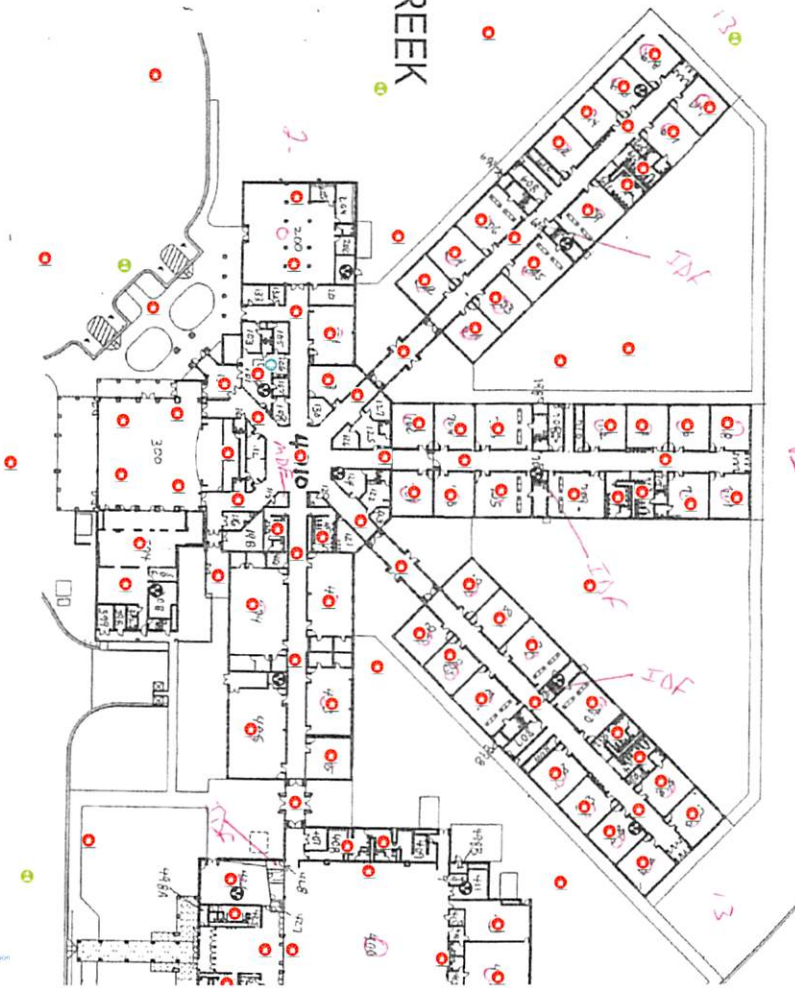

MAPS

Maps for each location have been included on the following pages detailing where the various CrisisAlert™ hardware would be located. A key is provided below.

Key:

-  = Alert Beacon
-  = Solar Alert Beacon
-  = Alert Hub
-  = Gateway

CLEAR CREEK
MIDDLE
SCHOOL

ELLIJAY ELEMENTARY SCHOOL

Fac Code: 2050

page 1 of 2

44

BEACON: 90
CAMERA: 0
GATEWAY: 1
SOLAR: 4
HUB: 9

GILMER HIGH SCHOOL